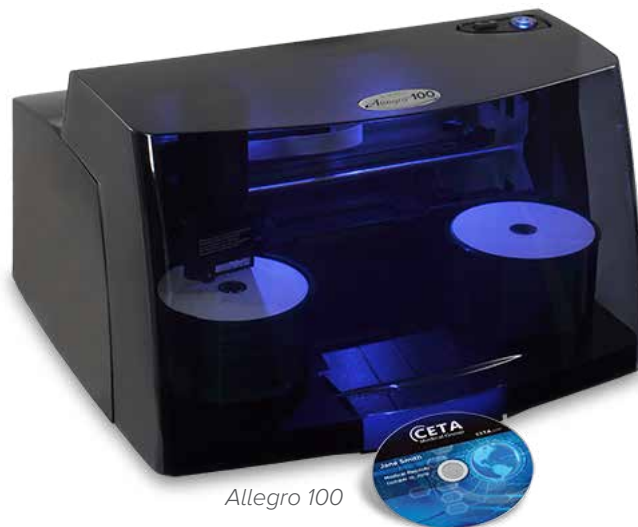

Rimage Software Suite offers the strongest, most fully-featured Application Program Interface (API) on the market. Interconnect with any software program through strong networking capabilities, two-way program-to-program communication, and a full API feature set. Existing Rimage software integrations can get started with an Allegro system right away.

Features

- 20 (Allegro 20) or 100 (Allegro 100) disc capacity
- External disc output allowing both bins to be utilized for input (Allegro 100 only)
- One (Allegro 20) or two (Allegro 100) CD/DVD recorders (Blu-ray optional)
- Rimage Software Suite (RSS)
- Color inkjet printing at up to 4800 dpi
- All-in-one ink cartridge for ease of use
- USB 3.0 connectivity for high speed data transfer
- Internal lighting for status communication